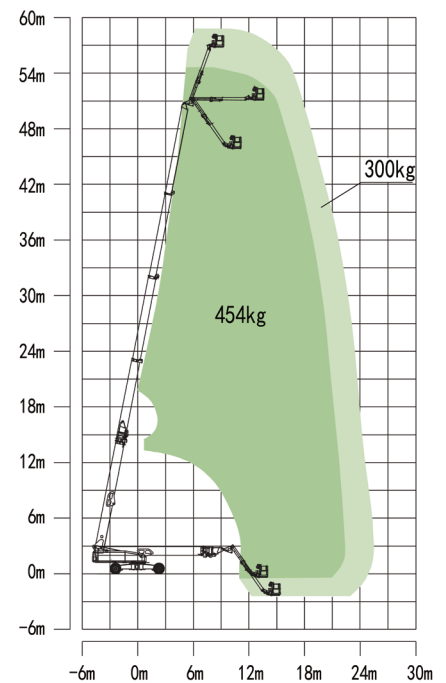

### HIGHLIGHTS

- ▶ Work height up to 58.8m and horizontal outreach up to 25.5m
- ▶ Industry's first polygonal innovative boom, boom weight reduced by more than 10%, vertical stiffness increased by 25%, torsion resistance increased by 20%, and offers small deformation and stable control

# MAIN SPECS OF TELESCOPIC BOOM LIFT

## ZT58J

Comply with CE Standard

Model	ZT58J	
	Metric	Imperial
<b>Size</b>		
Work Height	58.8m	192ft 11in
Platform Height	56.8m	186ft 4in
Horizontal Outreach	25.5m	83ft 8in
A - Stowed Length	14.4m	47ft 3in
B - Stowed Width	2.5m	8ft 2in
C - Stowed Height	3.06m	10ft
D - Platform Length	2.44m	8ft
E - Platform Width	0.91m	3ft
F - Wheelbase	5.357/4.69m	17ft 7in/15ft 5in
Tread	2.5/5.15m	8ft 2in/16ft 11in
G - Ground Clearance	0.40m	1ft 4in
<b>Performance</b>		
Platform Capacity (Unrestricted/Restricted)	300/454kg	660/1000lb
Drive Speed (Stowed)	4.5km/h	2.8mph
Gradeability	45%(24°)	
Turning Radius (Inside)	6.79/2.57m	22ft 3in/8ft 5in
Turning Radius (Outside)	8.43/6.39m	27ft 8in/20ft 12in
Turntable Swing	360° non-continuous	
Platform Rotation	±90°	
Tail Swing	2.25m	7ft 5in
Jib (Range of Articulation)	125°(-55°~70°)	
Max. Wind Speed	12.5m/s	28mph
<b>Power</b>		
Engine	Cummins QSF3.8	
Fuel Tank Capacity	200L	52.8gal
Control Voltage	12V DC	
Hydraulic Tank Capacity	400L	105gal
Drive Mode	4WD	
Steering Mode	Four wheels/Front wheel/Crab	
<b>Tire</b>		
Type	445/50 D710 Foam-filled Tires	
<b>Weight</b>		
Gross	29600kg	65256lb