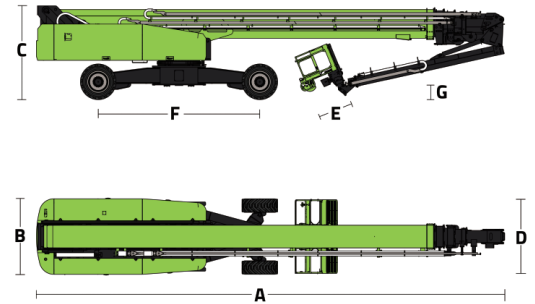

### HIGHLIGHTS

- ▶ Work height up to 58.8m and horizontal outreach up to 25.5m
- ▶ Industry's first polygonal innovative boom, boom weight reduced by more than 10%, vertical stiffness increased by 25%, torsion resistance increased by 20%, and offers small deformation and stable control

# MAIN SPECS OF TELESCOPIC BOOM LIFT

## ZT58J

Comply with CE Standard

Model	ZT58J	
	Metric	Imperial
<b>Size</b>		
Work Height	58.8m	192ft 11in
Platform Height	56.8m	186ft 4in
Horizontal Outreach	25.5m	83ft 8in
A - Stowed Length	14.4m	47ft 3in
B - Stowed Width	2.5m	8ft 2in
C - Stowed Height	3.06m	10ft
D - Platform Length	2.44m	8ft
E - Platform Width	0.91m	3ft
F - Wheelbase	5.357/4.69m	17ft 7in/15ft 5in
Tread	2.5/5.15m	8ft 2in/16ft 11in
G - Ground Clearance	0.40m	1ft 4in
<b>Performance</b>		
Platform Capacity (Unrestricted/Restricted)	300/454kg	660/1000lb
Drive Speed (Stowed)	4.5km/h	2.8mph
Gradeability	45%(24°)	
Turning Radius (Inside)	6.79/2.57m	22ft 3in/8ft 5in
Turning Radius (Outside)	8.43/6.39m	27ft 8in/20ft 12in
Turntable Swing	360° non-continuous	
Platform Rotation	±90°	
Tail Swing	2.25m	7ft 5in
Jib (Range of Articulation)	125°(-55°~70°)	
Max. Wind Speed	12.5m/s	28mph
<b>Power</b>		
Engine	Cummins QSF3.8	
Fuel Tank Capacity	200L	52.8gal
Control Voltage	12V DC	
Hydraulic Tank Capacity	400L	105gal
Drive Mode	4WD	
Steering Mode	Four wheels/Front wheel/Crab	
<b>Tire</b>		
Type	445/50 D710 Foam-filled Tires	
<b>Weight</b>		
Gross	29600kg	65256lb